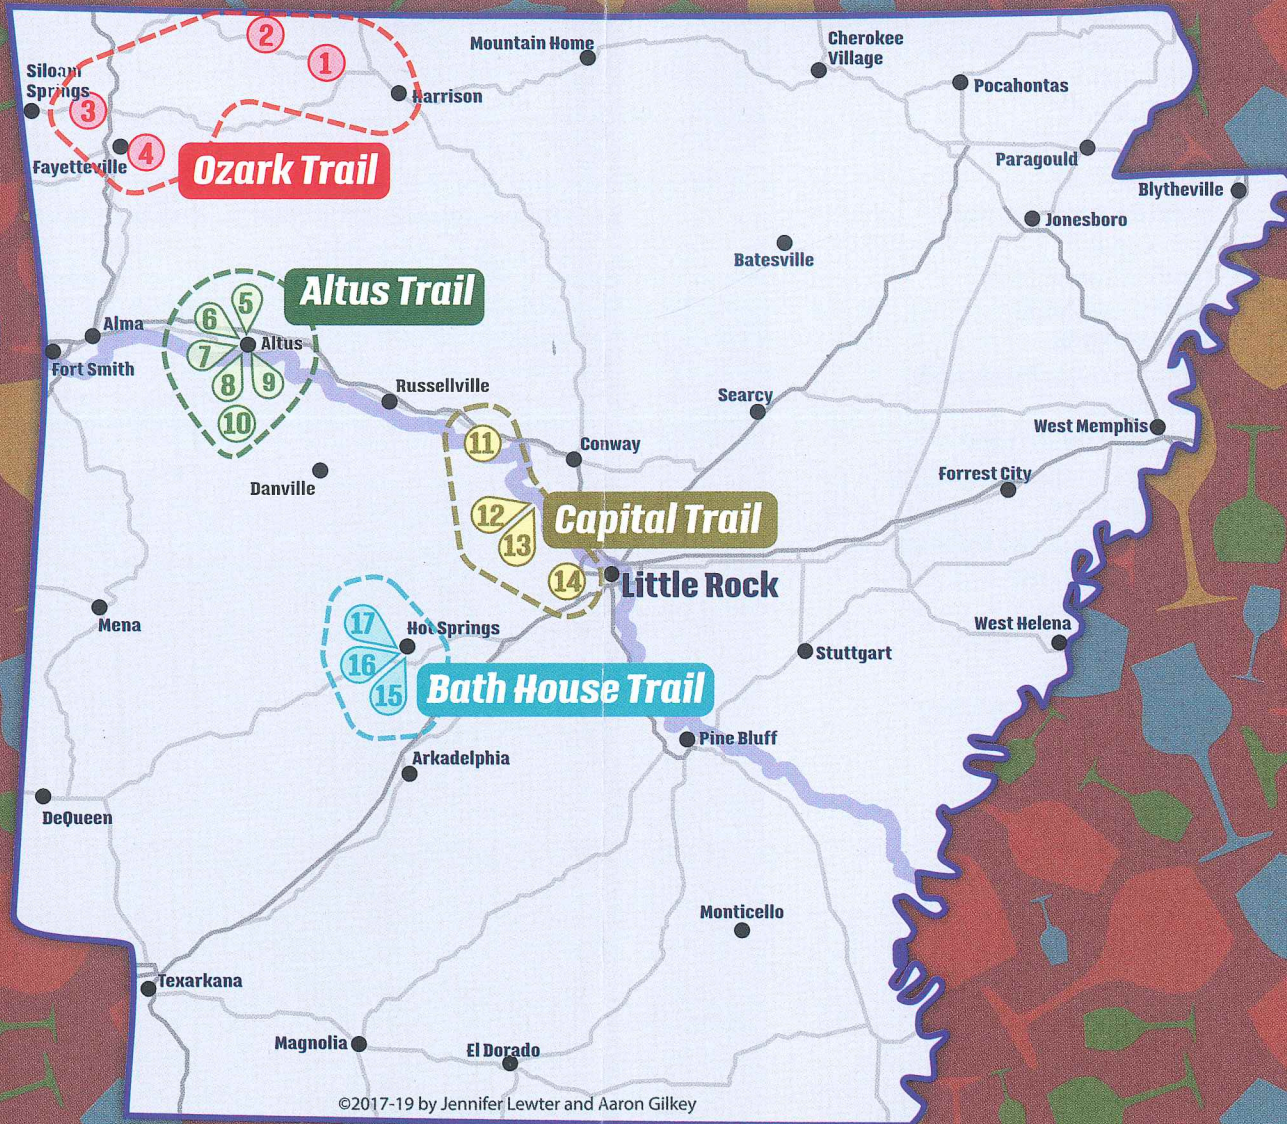

ARKANSAS WINE TRAILS

OZARK TRAIL

Our state's northernmost trail exhibits five different wine venues (1-4) in the northwestern region.

ALTUS TRAIL

This trail hosts six wine venues (5-10), most of which are together in the city of Altus, Arkansas. These wineries are some of the state's most well-known.

CAPITAL TRAIL

The central-most trail stretches along the Arkansas River Valley Region from Morrilton to the State Capital with four wine venues (11-14).

BATH HOUSE TRAIL

Settled in the famous city of Hot Springs are three wine venues (15-17).

ARKANSAS WINE TRAILS